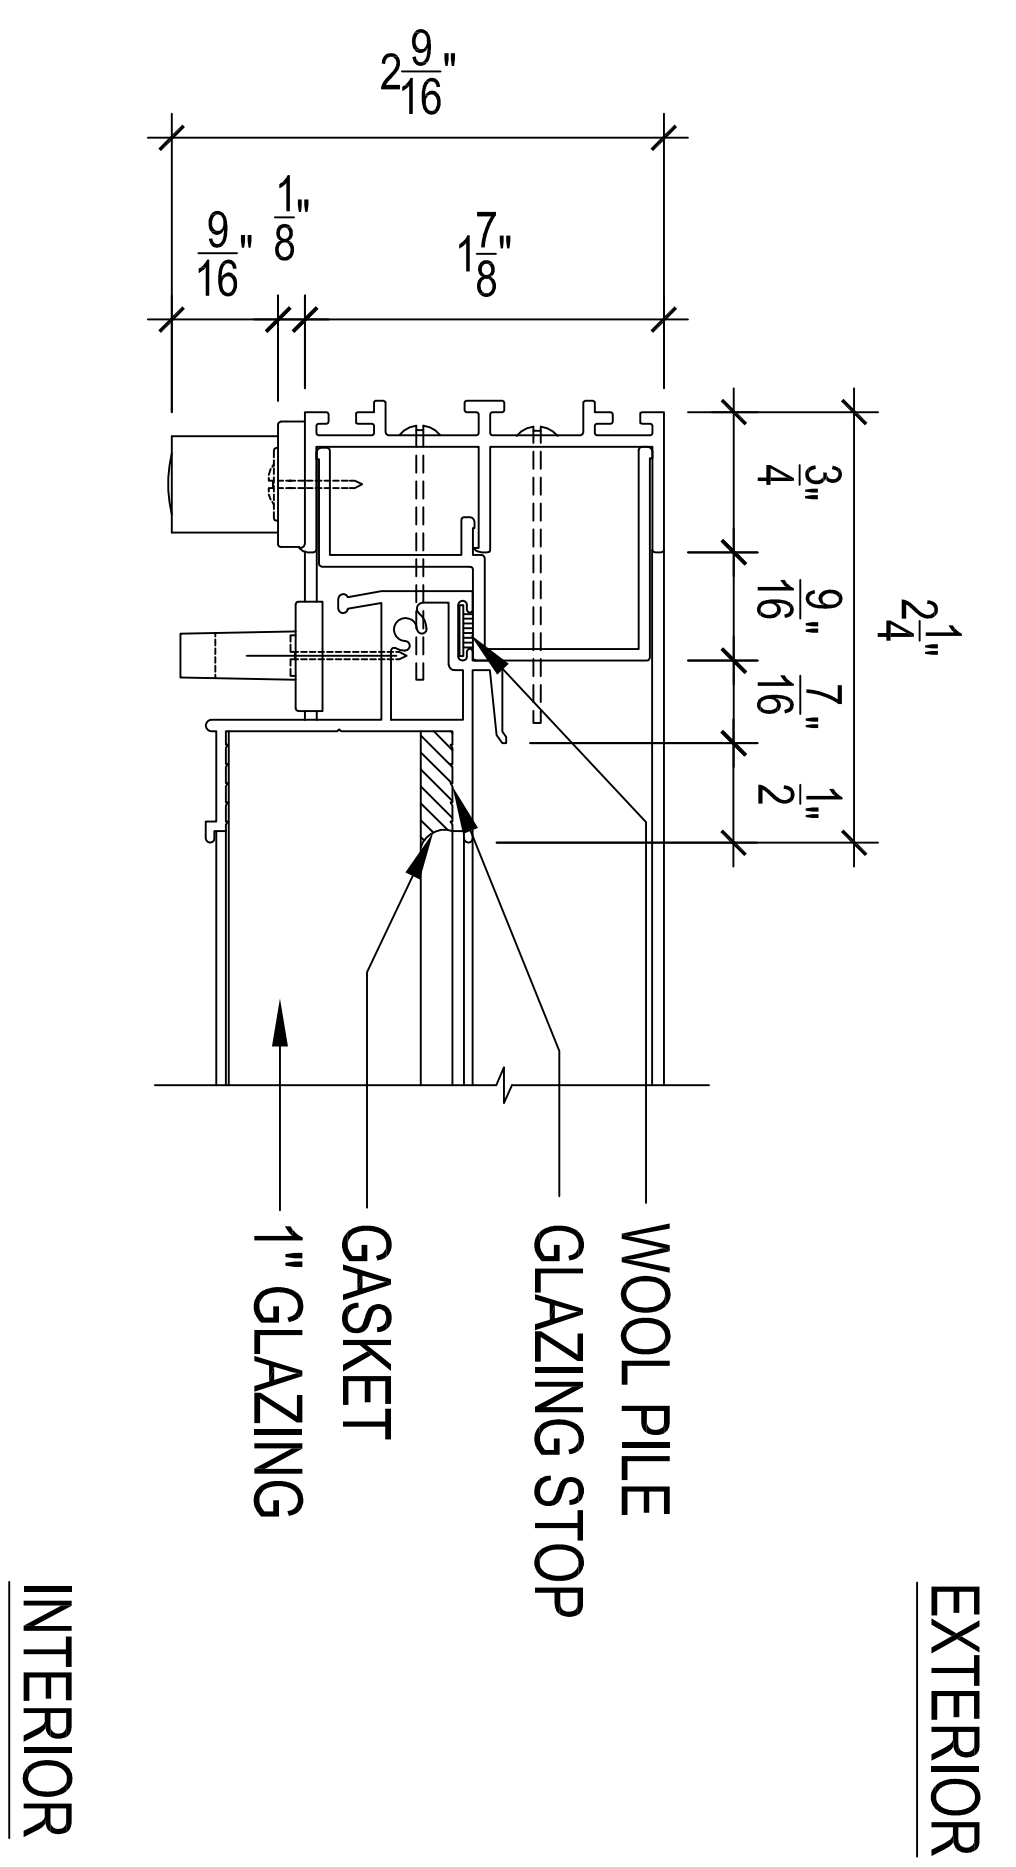

**1** CITIQUIET HINGED WINDOW  
EXTERIOR VIEW

**A** CITIQUIET HINGED WINDOW JAMB DETAIL  
SCALE: 1"=1"

**B** CITIQUIET HINGED WINDOW JAMB DETAIL  
SCALE: 1"=1"

**D** CITIQUIET HINGED WINDOW SILL DETAIL  
SCALE: 1"=1"