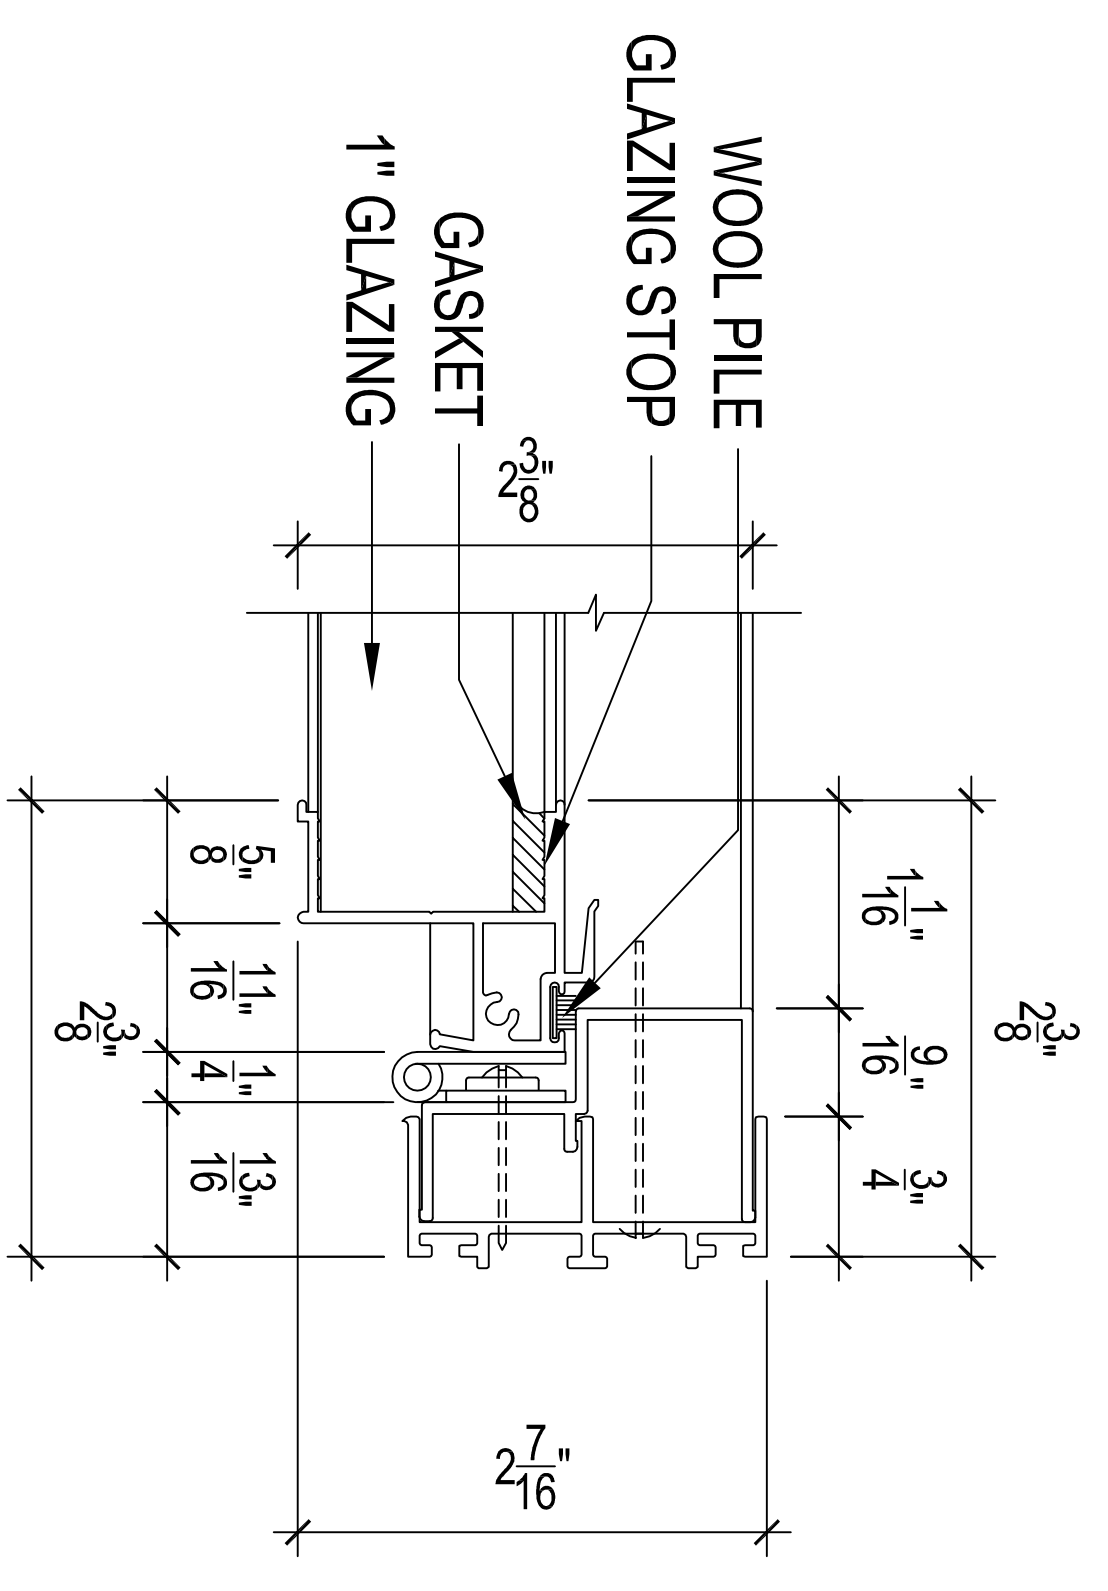

**1** CITIQUIET HINGED WINDOW  
EXTERIOR VIEW

**A** CITIQUIET HINGED WINDOW JAMB DETAIL  
SCALE: 1"=1"

**B** CITIQUIET HINGED WINDOW JAMB DETAIL  
SCALE: 1"=1"

**D** CITIQUIET HINGED WINDOW SILL DETAIL  
SCALE: 1"=1"